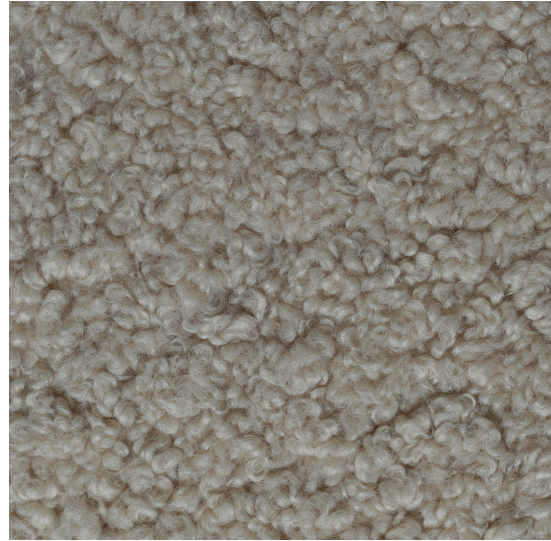

LAMB

Note	Color deviation from the original sample may occur
Composition	100%PES
Martindale	>100.000

deNONA

NATURAL 01

BEIGE 05

WOOD 108

DARK GREY 68

HAZEL 96

Please note: colours may vary according to your screen settings.